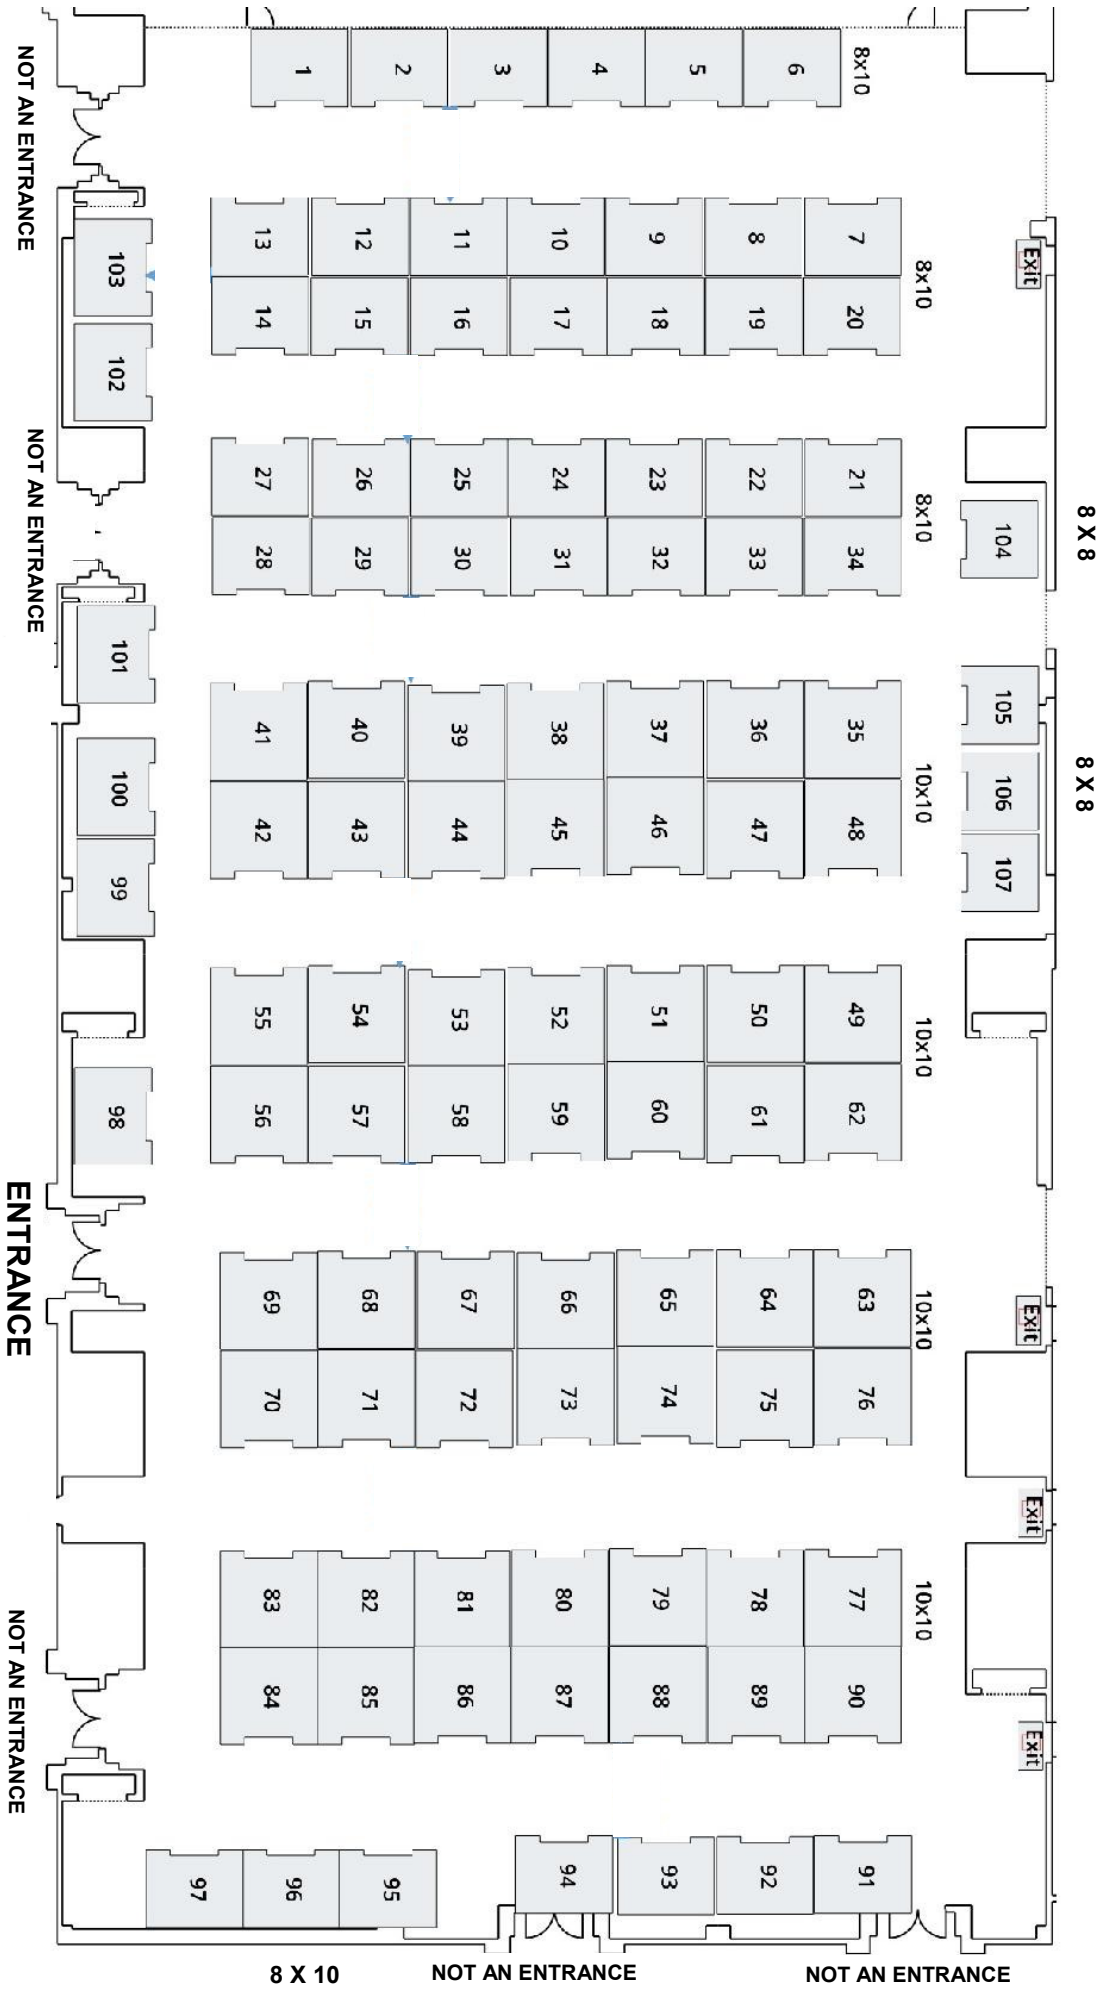

**BALLROOM**  
This space is carpeted.

**2020 Fall St. Louis Gift Show Floor Plan**  
**August 16-17, 2020**  
 Gateway Center | Collinsville, IL